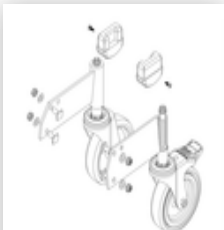

Order no.: 050203

**Platform stairs, with double-sided access, with spring-loaded castors, grooved aluminium 3 steps**

**Spare parts**

Order no.: 019687

Spring-loaded castor for platform stairs with locking device

Order no.: 019697

Spring-loaded castor for platform stairs without locking device

Order no.: 019246

Inside shoe for platform stairs For side-rail dimensions: 57 x 24 mm

Order no.: 800007

Side railings incl. mounting kit

Order no.: 800008

Platform with aluminium ribbed facing profile

Order no.: 800014

Mounting kit for platform stairs complete on both sides

Order no.: 800015

Mounting kit for ladder Platform stairs

Order no.: 800017

Mounting kit for struts

Order no.: 800021

Mounting kits for side railings

Order no.: 800026

Ladder platform stairs 3 steps incl. mounting kit

Order no.: 800035

Castor set, ascent  
section electrically  
conductive