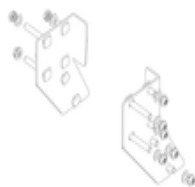

Order no.: 050203

**Platform stairs, with double-sided access, with spring-loaded castors, grooved aluminium 3 steps**

**Spare parts**

Order no.: 019687

Spring-loaded castor for platform stairs with locking device

Order no.: 019697

Spring-loaded castor for platform stairs without locking device

Order no.: 019246

Inside shoe for platform stairs For side-rail dimensions: 57 x 24 mm

Order no.: 800007

Side railings incl. mounting kit

Order no.: 800008

Platform with aluminium ribbed facing profile

Order no.: 800014

Mounting kit for platform stairs complete on both sides

Order no.: 800015

Mounting kit for ladder Platform stairs

Order no.: 800017

Mounting kit for struts

Order no.: 800021

Mounting kits for side railings

Order no.: 800026

Ladder platform stairs 3 steps incl. mounting kit

Order no.: 800035

Castor set, ascent  
section electrically  
conductive