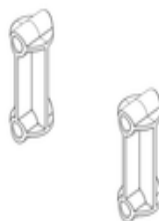

Order no.: 050203

**Platform stairs, with double-sided access, with spring-loaded castors, grooved aluminium 3 steps**

**Spare parts**

Order no.: 019687

Spring-loaded castor for platform stairs with locking device

Order no.: 019697

Spring-loaded castor for platform stairs without locking device

Order no.: 019246

Inside shoe for platform stairs For side-rail dimensions: 57 x 24 mm

Order no.: 800007

Side railings incl. mounting kit

Order no.: 800008

Platform with aluminium ribbed facing profile

Order no.: 800014

Mounting kit for platform stairs complete on both sides

Order no.: 800015

Mounting kit for ladder Platform stairs

Order no.: 800017

Mounting kit for struts

Order no.: 800021

Mounting kits for side railings

Order no.: 800026

Ladder platform stairs 3 steps incl. mounting kit

Order no.: 800035

Castor set, ascent  
section electrically  
conductive