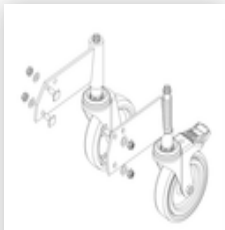

Order no.: 050203

**Platform stairs, with double-sided access, with spring-loaded castors, grooved aluminium 3 steps**

**Spare parts**

Order no.: 019687

Spring-loaded castor for platform stairs with locking device

Order no.: 019697

Spring-loaded castor for platform stairs without locking device

Order no.: 019246

Inside shoe for platform stairs For side-rail dimensions: 57 x 24 mm

Order no.: 800007

Side railings incl. mounting kit

Order no.: 800008

Platform with aluminium ribbed facing profile

Order no.: 800014

Mounting kit for platform stairs complete on both sides

Order no.: 800015

Mounting kit for ladder Platform stairs

Order no.: 800017

Mounting kit for struts

Order no.: 800021

Mounting kits for side railings

Order no.: 800026

Ladder platform stairs 3 steps incl. mounting kit

Order no.: 800035

Castor set, ascent  
section electrically  
conductive