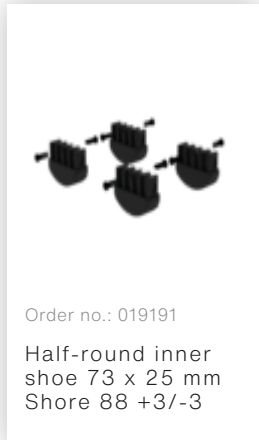

Order no.: 030408

**Bridging platform,
foldable 1.70 x 0.60 m**

Spare parts

Order no.: 019191

Half-round inner
shoe 73 x 25 mm
Shore 88 +3/-3
