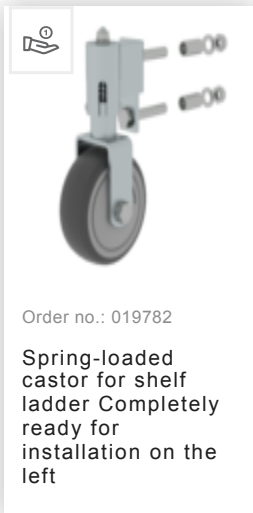

Order no.: 044506

Step shelf ladder, rotating
for double shelf 6 steps

Spare parts

Order no.: 019191

Half-round inner
shoe 73 x 25 mm
Shore 88 +3/-3

Order no.: 019782

Spring-loaded
castor for shelf
ladder Completely
ready for
installation on the
left

Order no.: 019682

Spring-loaded
castor for shelf
ladder Completely
ready for
installation on the
right