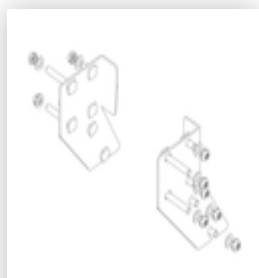

Order no.: 056103

**Platform stairs, with
single-sided access,
with castors and
handles, grooved
aluminium 3 steps**

Spare parts

Order no.: 019246

Inside shoe for
platform stairs For
side-rail
dimensions:
57 x 24 mm

Order no.: 800006

Front-side railing,
platform stairs
incl. mounting kit

Order no.: 800007

Side railings incl.
mounting kit

Order no.: 800008

Platform with
aluminium ribbed
facing profile

Order no.: 800013

Mounting kit for
platform stairs
complete single-
sided

Order no.: 800015

Mounting kit for
ladder Platform
stairs

Order no.: 800016

Mounting kit for
support section

Order no.: 800017

Mounting kit for
struts

Order no.: 800020

Assembly set for
front-side railing