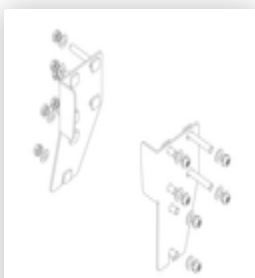

Order no.: 056103

**Platform stairs, with
single-sided access,
with castors and
handles, grooved
aluminium 3 steps**

Spare parts

Order no.: 019246

Inside shoe for
platform stairs For
side-rail
dimensions:
57 x 24 mm

Order no.: 800006

Front-side railing,
platform stairs
incl. mounting kit

Order no.: 800007

Side railings incl.
mounting kit

Order no.: 800008

Platform with
aluminium ribbed
facing profile

Order no.: 800013

Mounting kit for
platform stairs
complete single-
sided

Order no.: 800015

Mounting kit for
ladder Platform
stairs

Order no.: 800016

Mounting kit for
support section

Order no.: 800017

Mounting kit for
struts

Order no.: 800020

Assembly set for
front-side railing